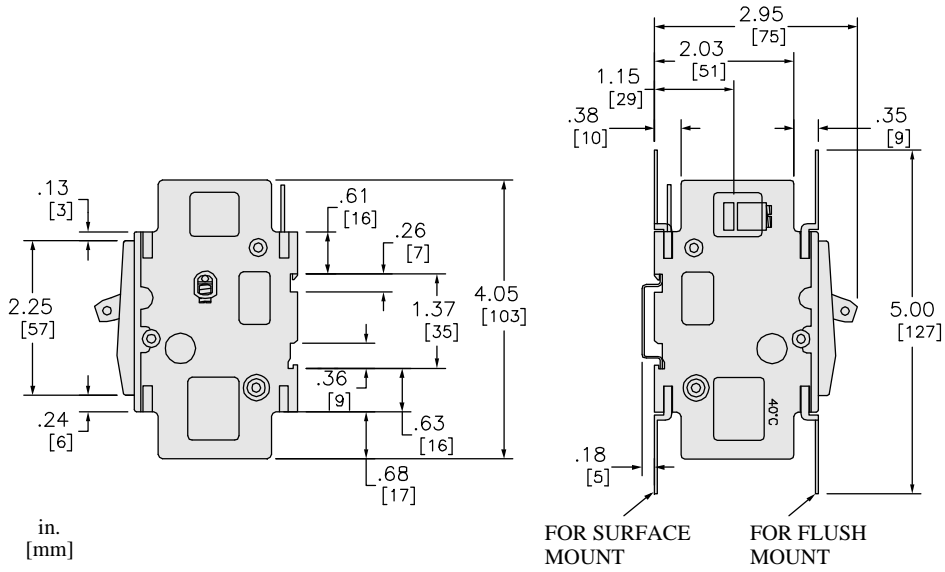

Main

Product or Component Type	Miniature circuit-breaker
Range of Product	QOU
Circuit breaker type	Standard
Circuit breaker application	HACR and Switching Duty rated

Complementary

Line Rated Current	70 A
Electrical connection	Slotted box lugs, line side Slotted box lugs, load side
[Ue] rated operational voltage	120/240 V AC 120 V AC 48 V DC
Mounting Mode	Unit mount
AWG gauge	AWG 12...AWG 2/0 aluminium/copper
Height	4.45 in (113.03 mm)
Width	1.5 in (38.10 mm)
Depth	2.95 in (74.93 mm)
Tightening torque	45 lbf.in (5.08 N.m) (AWG 14...AWG 2)

* Price is "List Price" and may be subject to a trade discount – check with your local distributor or retailer for actual price.

Packing Units

Unit Type of Package 1	PCE
Package 1 Height	2.10 in (5.334 cm)
Package 1 width	3.50 in (8.89 cm)
Package 1 Length	4.80 in (12.192 cm)

Contractual warranty

Warranty	18 months
----------	-----------

Dimensions

2.50 [64] MIN. WIRE BENDING SPACE FOR 2 AWG
 1.50 [38] MIN. WIRE BENDING SPACE FOR 14 AWG
 TYP. BOTH ENDS FOR ALL CB'S SHOWN PER ARTICLE 430-1-(B) NEC