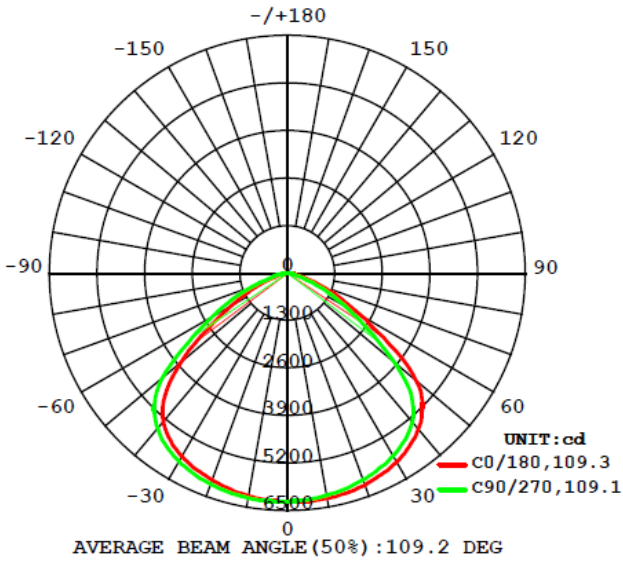

Aplicación

Diagrama Fotométrico

Curva Iluminación-Distancia

Height	Eavg, Emax	Angle: 109.08deg	Diameter
1m	2189,6261lx		280.82cm
2m	547.2,1565lx		561.64cm
3m	243.2,695.7lx		842.46cm
4m	136.8,391.3lx		1123.28cm
5m	87.56,250.4lx		1404.10cm
6m	60.80,173.9lx		1684.92cm
7m	44.67,127.8lx		1965.75cm
8m	34.20,97.83lx		2246.57cm
9m	27.02,77.30lx		2527.39cm
10m	21.89,62.61lx		2808.21cm

Note: The Curves indicate the illuminated area and the average illumination when the luminaire is at different distance.

120W

Flux out: 23020 lm

Height	Eavg, Emax	Angle: 105.74deg	Diameter
1m	4161,10683lx		264.16cm
2m	1040,2671lx		528.32cm
3m	462.3,1187lx		792.49cm
4m	260.1,667.7lx		1056.65cm
5m	166.4,427.3lx		1320.81cm
6m	115.6,296.7lx		1584.97cm
7m	84.92,218.0lx		1849.13cm
8m	65.01,166.9lx		2113.30cm
9m	51.37,131.9lx		2377.46cm
10m	41.61,106.8lx		2641.62cm

Note: The Curves indicate the illuminated area and the average illumination when the luminaire is at different distance.

200W