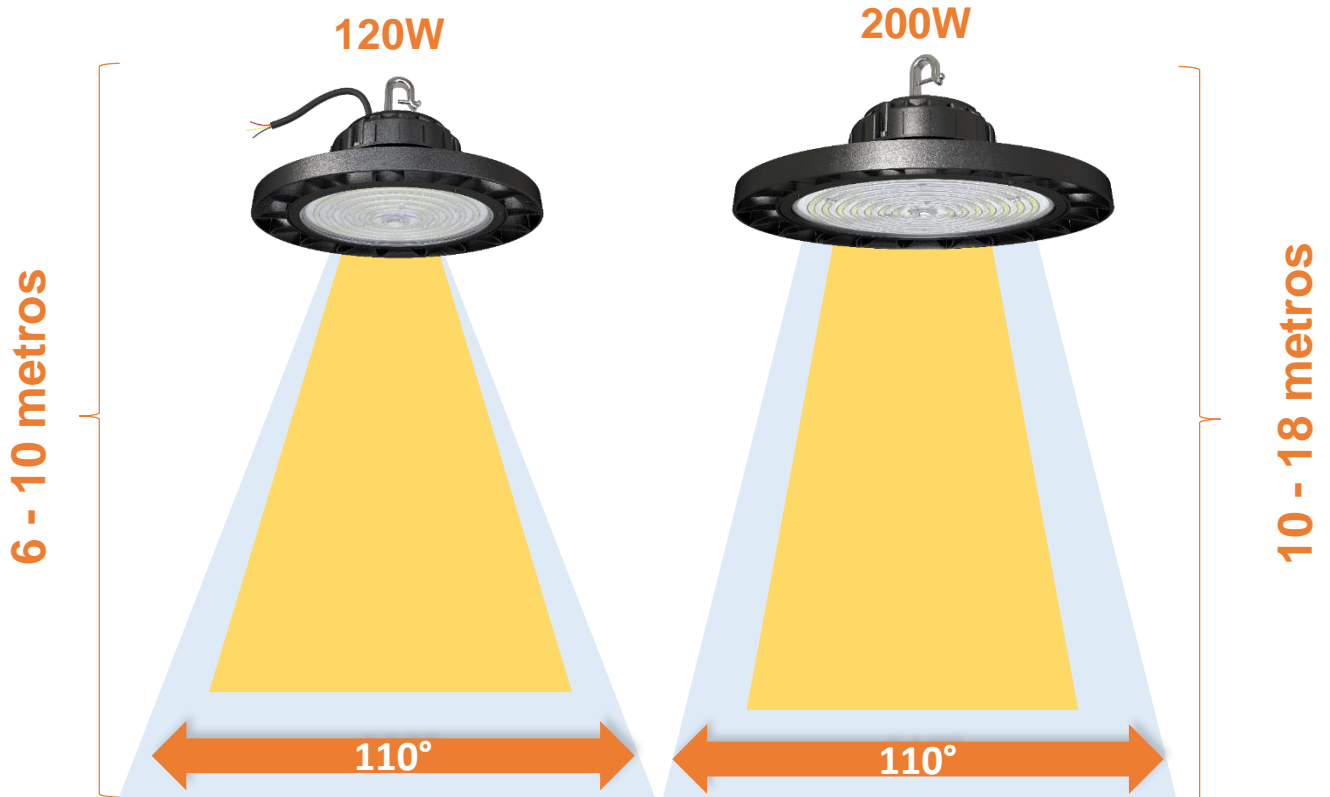

- ✓ Alto flujo luminoso para aplicaciones profesionales
- ✓ Flujo luminoso para alturas de 6 a 18 metros
- ✓ Bracket y gancho para pared incluidos
- ✓ Peso ligero: ergonómico, facilita la instalación y mantenimiento
- ✓ Certificación NOM

Aplicación

Diagrama Fotométrico

Curva Iluminación-Distancia

Height	Eavg, Emax	Angle: 109.08deg	Diameter
1m	2189,6261lx		280.82cm
2m	547.2,1565lx		561.64cm
3m	243.2,695.7lx		842.46cm
4m	136.8,391.3lx		1123.28cm
5m	87.56,250.4lx		1404.10cm
6m	60.80,173.9lx		1684.92cm
7m	44.67,127.8lx		1965.75cm
8m	34.20,97.83lx		2246.57cm
9m	27.02,77.30lx		2527.39cm
10m	21.89,62.61lx		2808.21cm

Note: The Curves indicate the illuminated area and the average illumination when the luminaire is at different distance.

120W

Flux out: 23020 lm

Height	Eavg, Emax	Angle: 105.74deg	Diameter
1m	4161,10683lx		264.16cm
2m	1040,2671lx		528.32cm
3m	462.3,1187lx		792.49cm
4m	260.1,667.7lx		1056.65cm
5m	166.4,427.3lx		1320.81cm
6m	115.6,296.7lx		1584.97cm
7m	84.92,218.0lx		1849.13cm
8m	65.01,166.9lx		2113.30cm
9m	51.37,131.9lx		2377.46cm
10m	41.61,106.8lx		2641.62cm

Note: The Curves indicate the illuminated area and the average illumination when the luminaire is at different distance.

200W