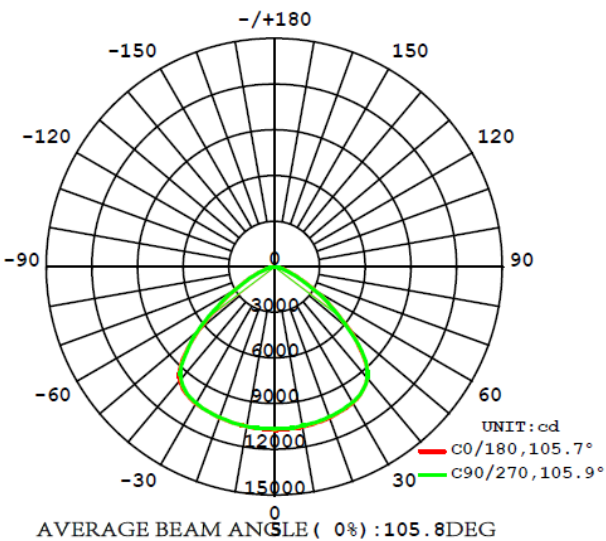

Aplicación

Diagrama Fotométrico

Curva Iluminación-Distancia

Height	Eavg, Emax	Angle: 109.08deg	Diameter
1m	2189,6261lx		280.82cm
2m	547.2,1565lx		561.64cm
3m	243.2,695.7lx		842.46cm
4m	136.8,391.3lx		1123.28cm
5m	87.56,250.4lx		1404.10cm
6m	60.80,173.9lx		1684.92cm
7m	44.67,127.8lx		1965.75cm
8m	34.20,97.83lx		2246.57cm
9m	27.02,77.30lx		2527.39cm
10m	21.89,62.61lx		2808.21cm

Note: The Curves indicate the illuminated area and the average illumination when the luminaire is at different distance.

120W

Flux out: 23020 lm

Height	Eavg, Emax	Angle: 105.74deg	Diameter
1m	4161,10683lx		264.16cm
2m	1040,2671lx		528.32cm
3m	462.3,1187lx		792.49cm
4m	260.1,667.7lx		1056.65cm
5m	166.4,427.3lx		1320.81cm
6m	115.6,296.7lx		1584.97cm
7m	84.92,218.0lx		1849.13cm
8m	65.01,166.9lx		2113.30cm
9m	51.37,131.9lx		2377.46cm
10m	41.61,106.8lx		2641.62cm

Note: The Curves indicate the illuminated area and the average illumination when the luminaire is at different distance.

200W